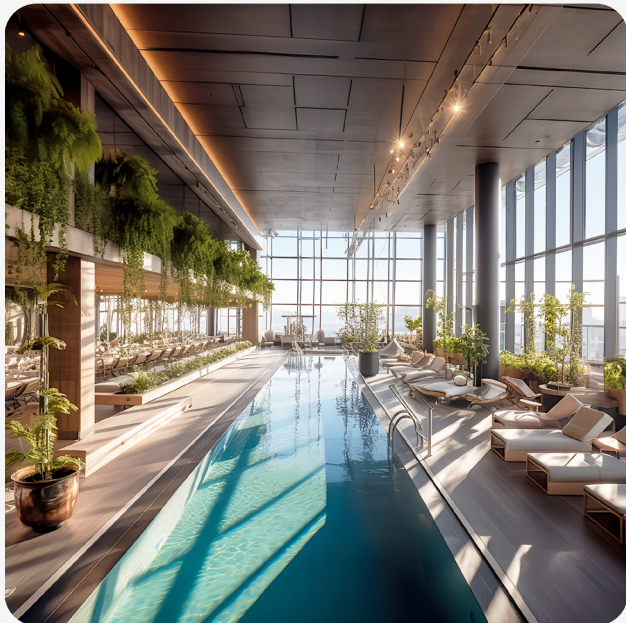

onE.Globe

<https://www.linkedin.com/in/esrakaragoz/>
<https://www.linkedin.com/company/one-globe>