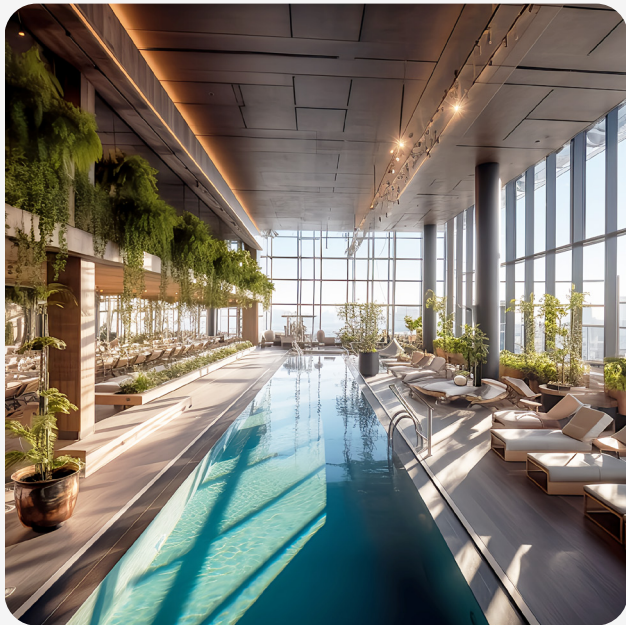

onE.Globe

<https://www.linkedin.com/in/esrakaragoz/>
<https://www.linkedin.com/company/one-globe>